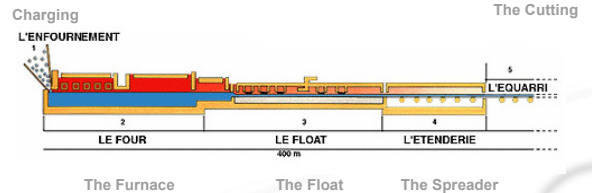

1500 employees
250 mio €

SGG Specialties

90 employees
15 mio €

+AUTOVER (B-Bastogne, NL-Roosendael)
115 employees, 80 mio €
year 2004

Saint-Gobain Glass Benelux ...

- 2 « Floats » production
- 1 « Coated Glass » production
- 1 « laminatedglass » production

Sambreville

- 180 mio € Sales

The « Float » process ...

Transshipment of sand in Sambreville.

In 2004 : 61.000 t. unloaded
In 2005 : 171.000 t. unloaded

= an increase of 180%

**Thanks to follow
the safety rules**